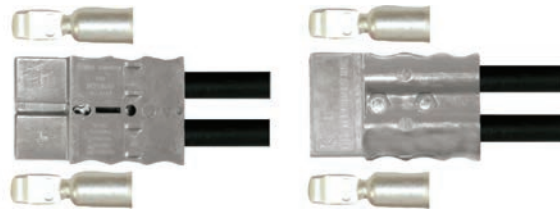

125A

Voltage composition	Plug	Socket	Angled Socket	Straight Socket
	IP67			
380V 3P+E	 406119	 406419	 406537	 406538
380V 3P+N+E	 406120	 406420		

Square Multipolar Connector

Composition	INSERTS		HOODS & HOUSINGS						
	FEMALE	MALE							
4 X 10A	 29008	 29009							
5 X 10A	 29010	 29011	 29013S	 29014S	 29015S	 29017	 29018S	 29019	
6 X 16A	 29120	 29121	 29130S	 29131	 29132S	 29133S	 29135	 29140S	
6 X 35A	 29124	 29125							
10 X 16A	 29020	 29021	 29040S	 29041	 29049S	 29145	 29150S		
16 X 16A	 29022	 29023	 29042S	 29043	 29050S	 290155	 29160S		
24 X 16A	 29024	 29025	 29044S	 29045	 29051S	 29165			

Battery Modular Connectors

10~30 Amp Series

75 Amp Series

AMP Series	Housings	Contacts	Current Rating
10 ~ 30 Amp Series	BMC 1S	BMC 1AG	15
		BMC 2AG	30
75 Amp Series	BMC 1M	BMC 5AG	50
		BMC 8AG	60
		BMC 14AG	75